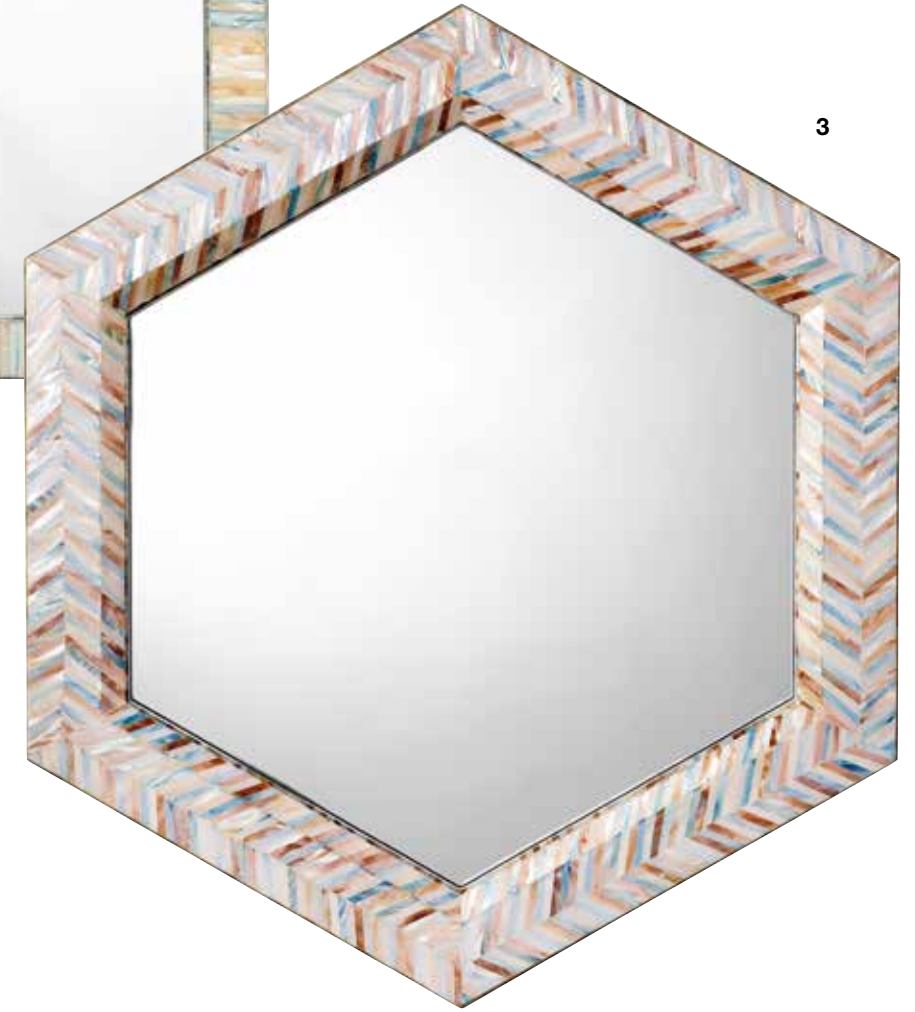

1. **Native Beaded Mirror:** 6NATI-MIBG - 36"dia x 4"d
2. **Heron Mirror:** 6HERO-MIBL - 38"h x 26"w x 1"d
3. **Academy Hexagon Mirror:** 6ACAD-BLMOP - 34.5"h x 30"w x 1.5"d