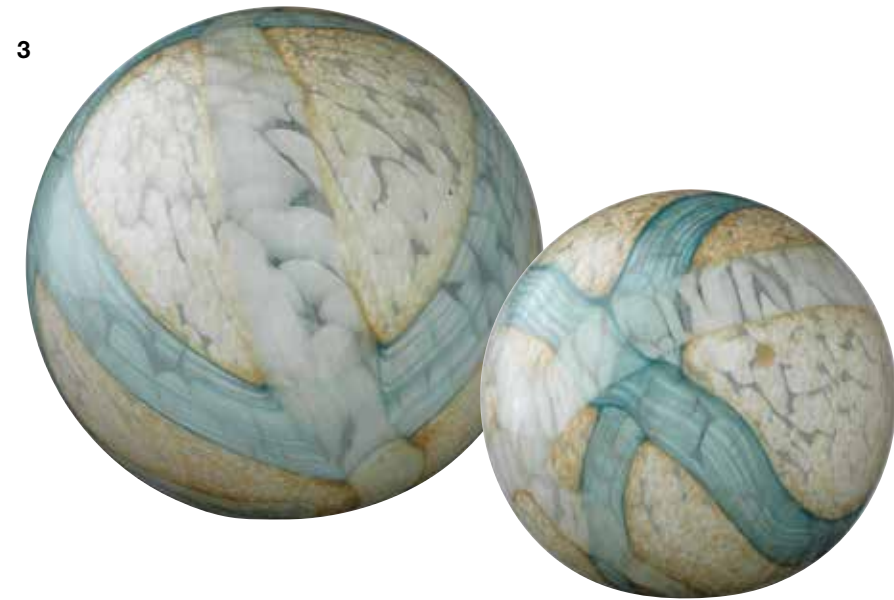

Find the Serene Table Lamp through the trade portal at [www.jamieyoung.com](http://www.jamieyoung.com).

1

2

3

4

5

6

- 1. **NEW Mural Lacquered Box:** 7MURA-BXBL - 3”h x 11”w x 7”d
- 2. **NEW Colorwash Lacquered Box:** 7COLO-BXBL - 3.25”h x 12”w x 10”d
- 3. **NEW Bouquet Lacquered Box:** 7BOUQ-BXBL - 3”h x 14”w x 8”d
- 4. **Sequoia Vase, Large:** 7SEQU-LGBL - 20”h x 7”w x 7”d
- 5. **Sequoia Vase, Small:** 7SEQU-SMBL - 14”h x 7”w x 7”d
- 6. **Landscape Large Bowl:** 7LAND-BOBL - 11.75”h x 19.75”dia