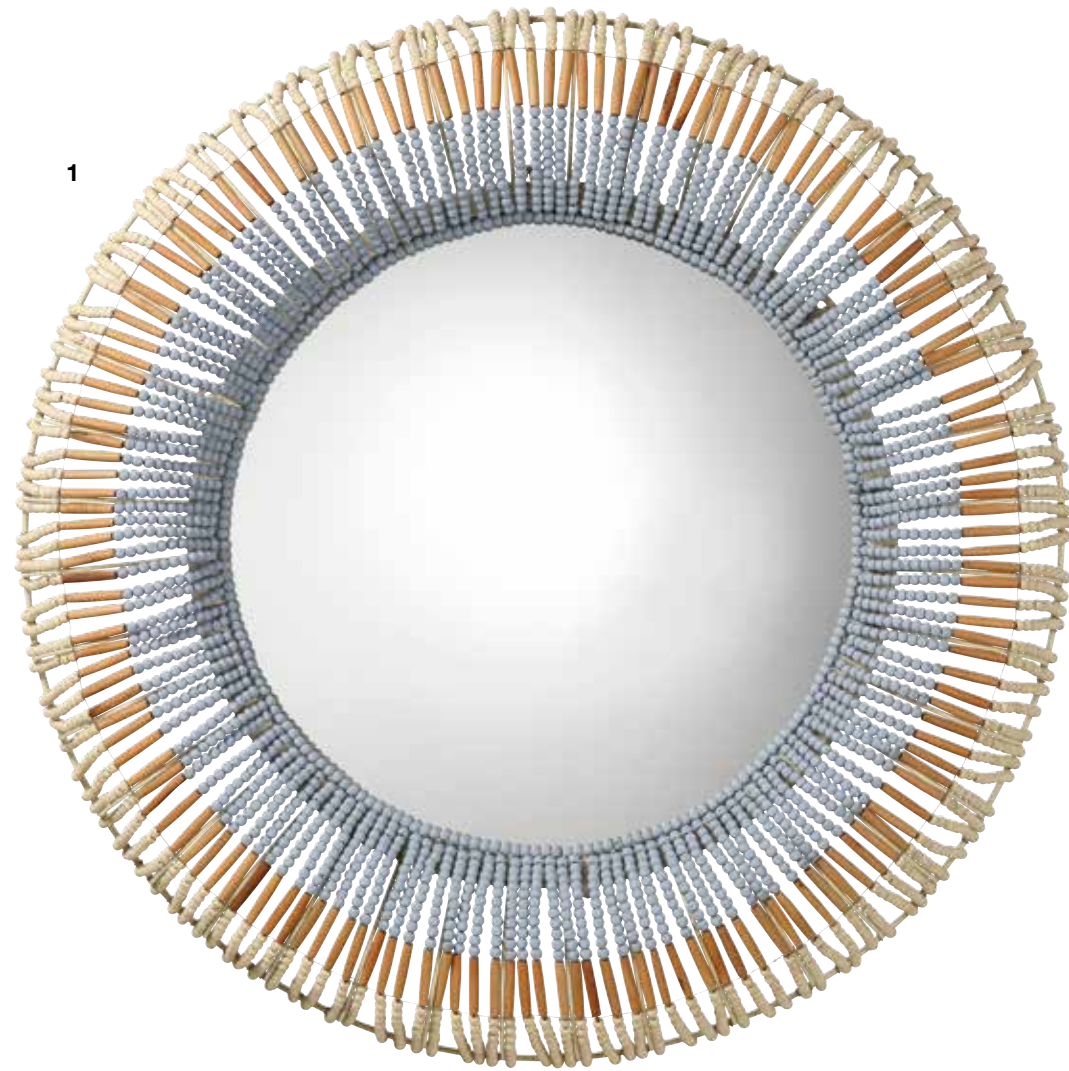

This mirror's tropically inspired bamboo frame features hand crafted circles designed to highlight the soft patterns and markings found naturally in the fast-growing plant. The versatile design allows you to hang it vertically or horizontally, and due to the nature of the bamboo material, no two will be identical.

- 1. **Strand Beaded Mirror:** 6STRA-MINA - 37.5"dia x 4"d
- 2. **Bardot Mirror, Large:** 6BARD-LGNA - 60"h x 36"w x 1"d
- 3. **Bardot Mirror, Medium:** 6BARD-MINA - 40"h x 24"w x 1.25"d

- 1. **Native Beaded Mirror:** 6NATI-MIBG - 36"dia x 4"d
- 2. **Heron Mirror:** 6HERO-MIBL - 38"h x 26"w x 1"d
- 3. **Academy Hexagon Mirror:** 6ACAD-BLMOP - 34.5"h x 30"w x 1.5"d