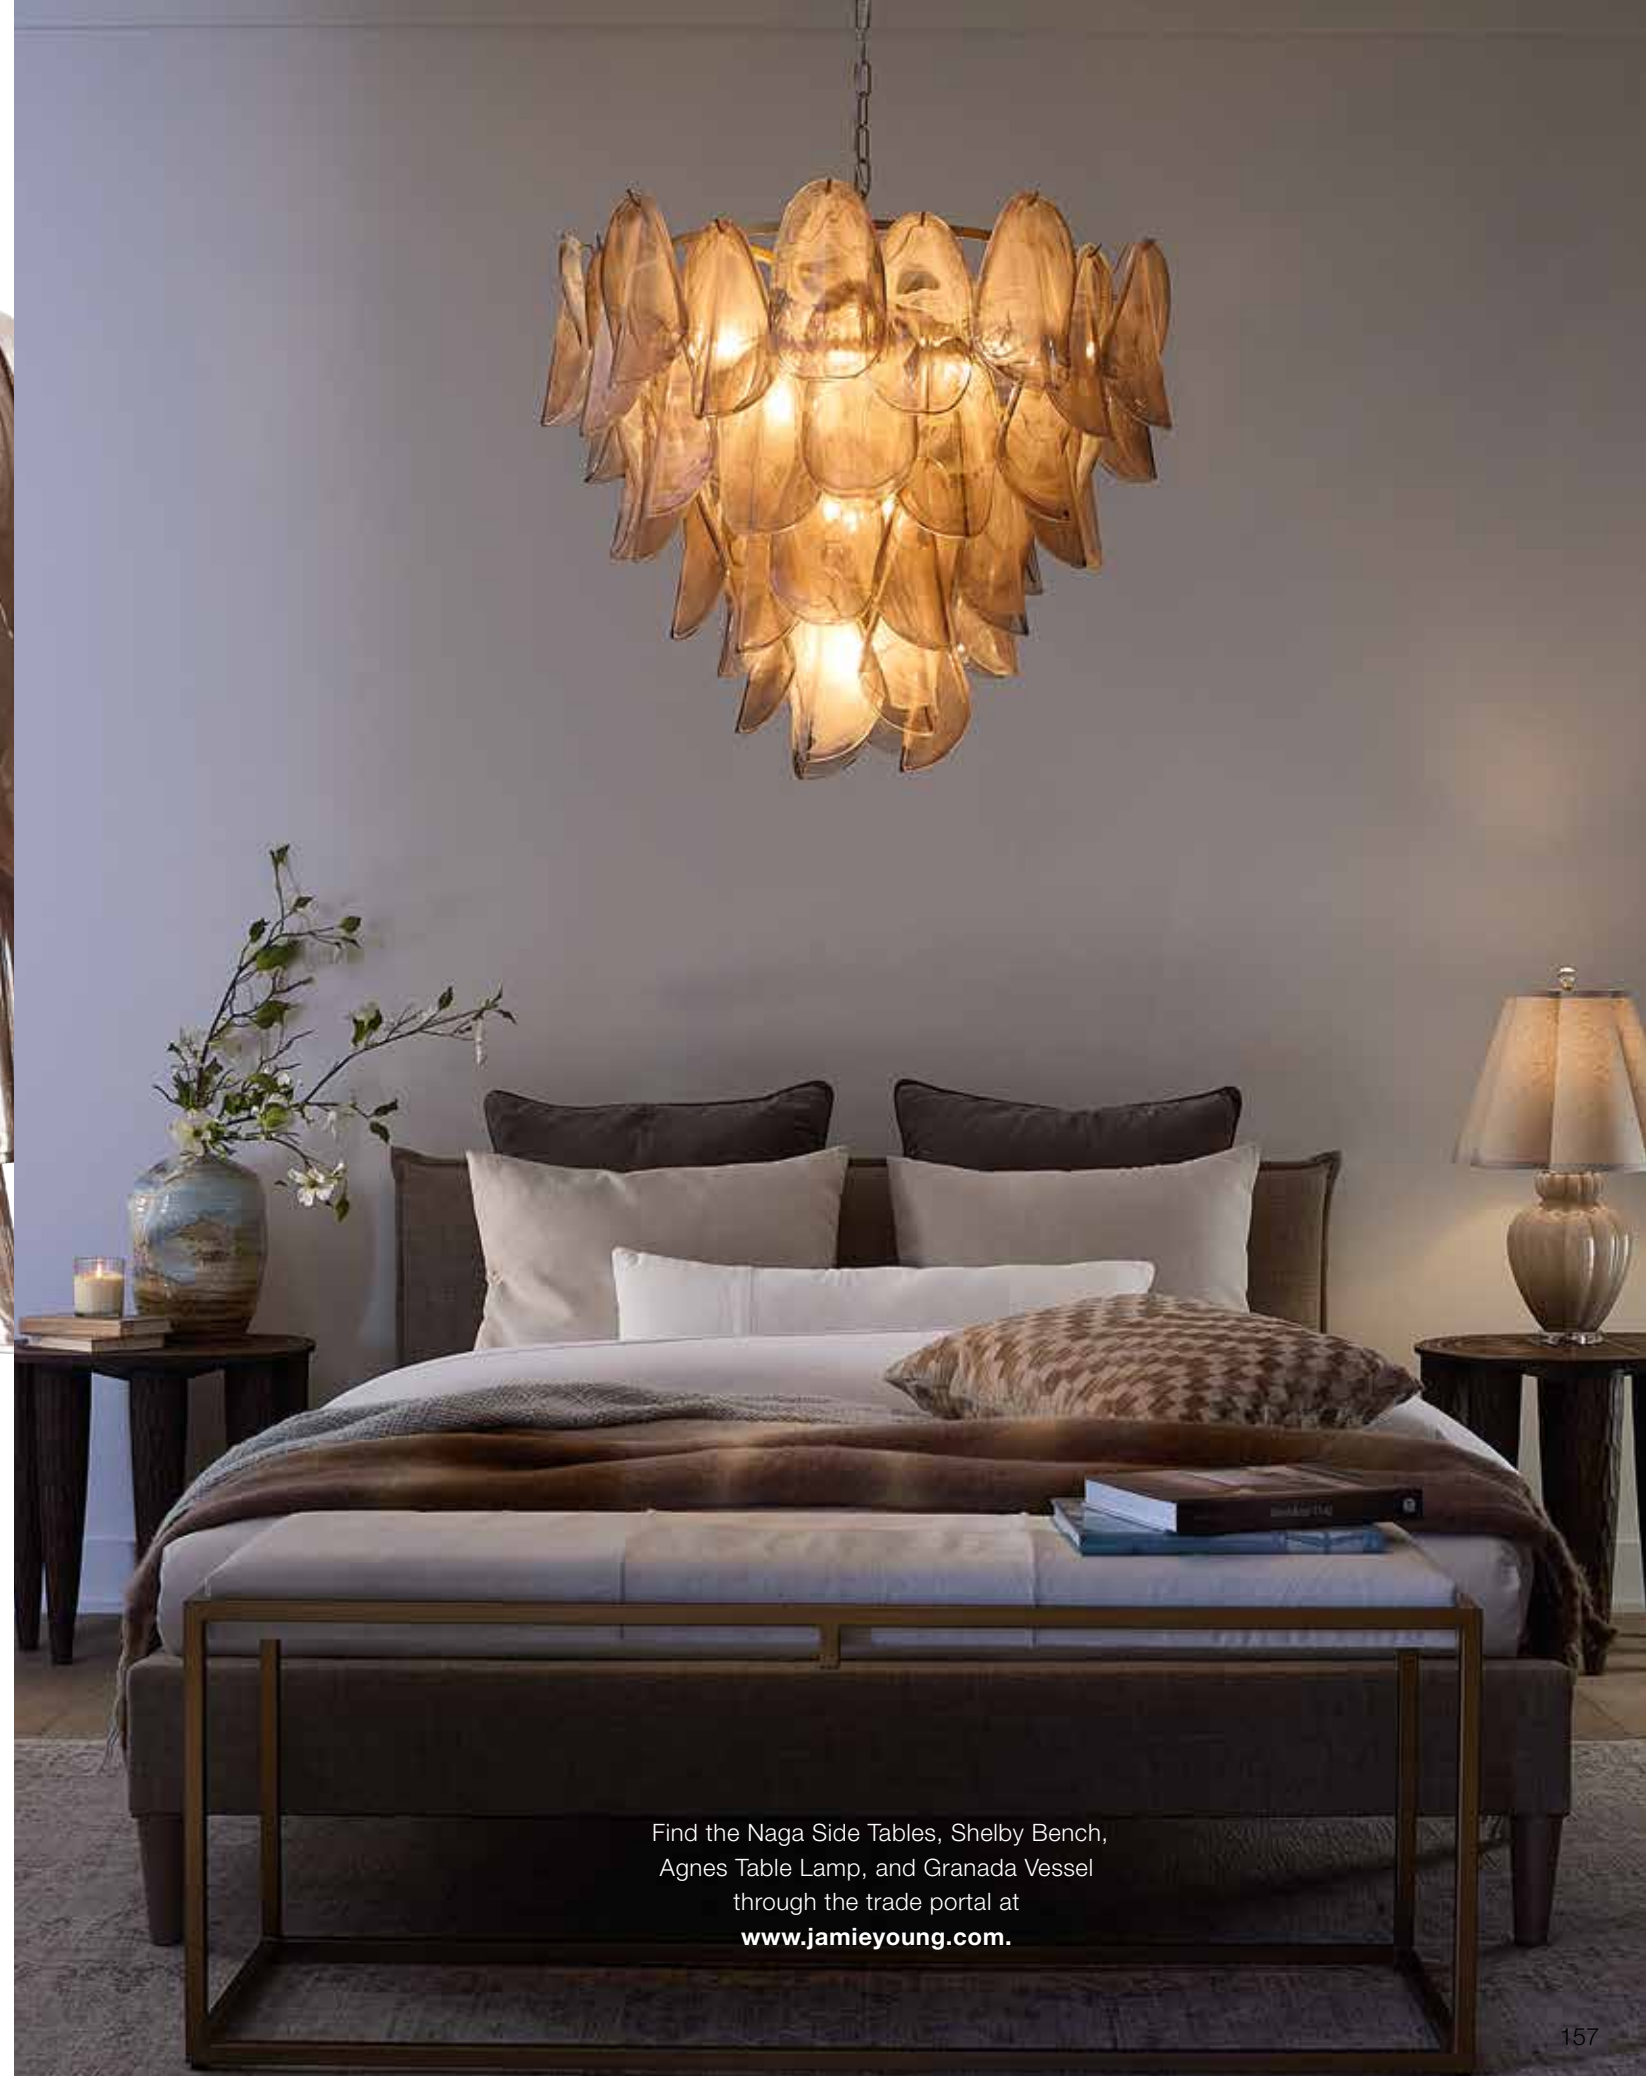

Find the Naga Side Tables, Shelby Bench, Agnes Table Lamp, and Granada Vessel through the trade portal at www.jamieyoung.com.