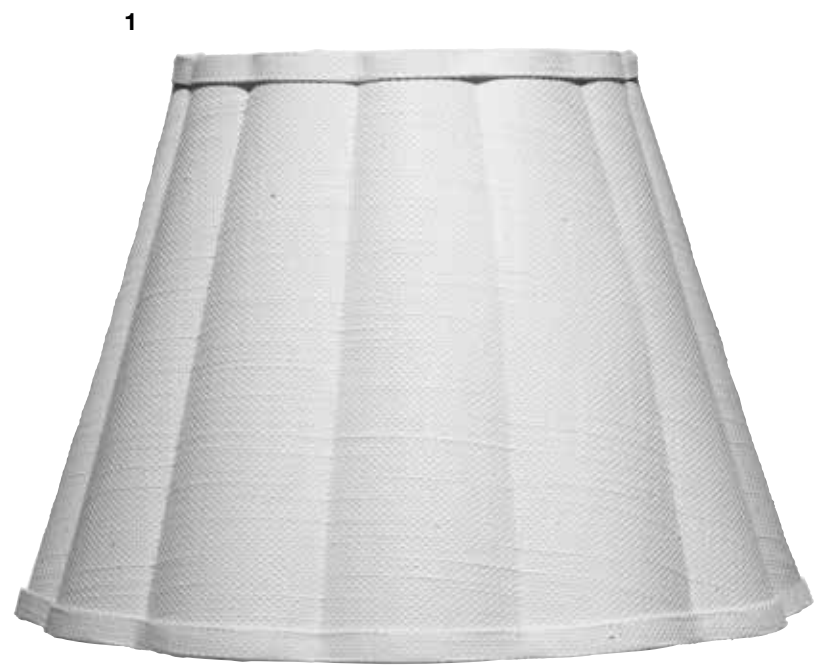

1. **Scalloped Wall Sconce:** 4SCAL-SCWH - 10"h x 14"w x 7"d
2. **Concord Wall Sconce:** 4CONC-SCWH - 15.75"h x 6"w x 7.5"d
3. **Borealis Hexagon Wall Sconce, Tall:** 4BORE-TLAL - 14"h x 7.5"w x 4"d
4. **Borealis Hexagon Wall Sconce:** 4BORE-SCAL - 7"h x 7"w x 3.25"d