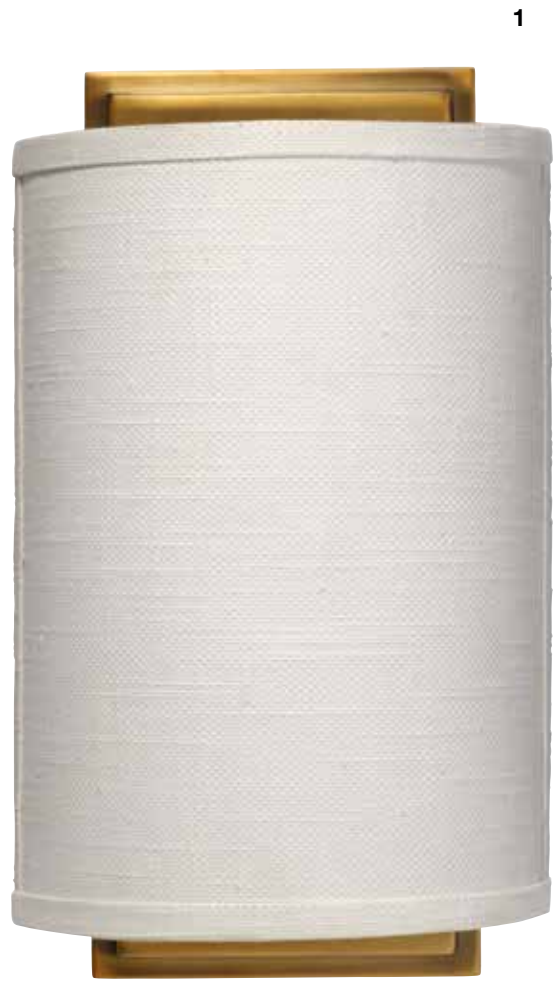

- 1. **NEW Riley Wall Sconce:** 4RILE-SCWH - 14”h x 8”w x 3.8”d
- 2. **Delphi Wall Sconce:** 4DELP-SCAB - 13”h x 5”w x 5.5”d
- 3. **NEW Remedy Wall Sconce:** 4REME-SCAB - 16”h x 6”w x 3.5”d
- 4. **Oracle Sconce:** 4ORAC-ALAB - 22.5”h x 8”w x 5”d