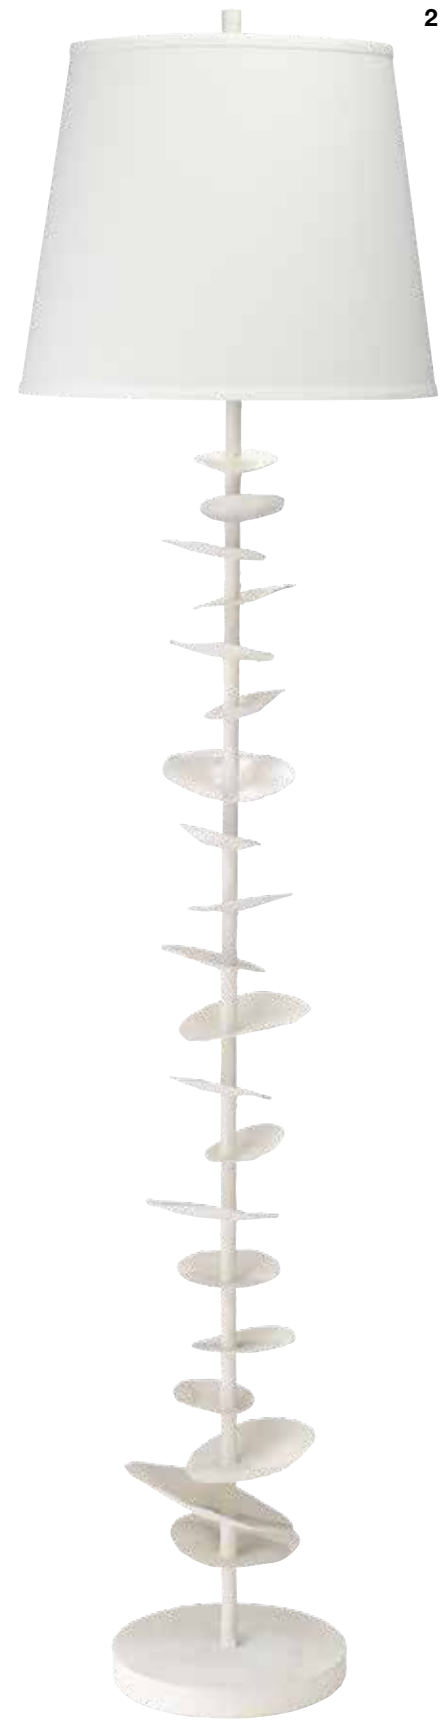

1. Cobra Floor Lamp: 9COBRAFLWH - 66"h x 25"w x 25"d
2. Petals Floor Lamp: 1PETA-FLWH - 69"h x 17"w x 17"d
3. Knot Floor Lamp: 1KNOT-FLWH - 70.5"h x 17"w x 17"d
4. Sheridan Floor Lamp: 1SHER-FLWH - 70"h x 20"w x 20"d