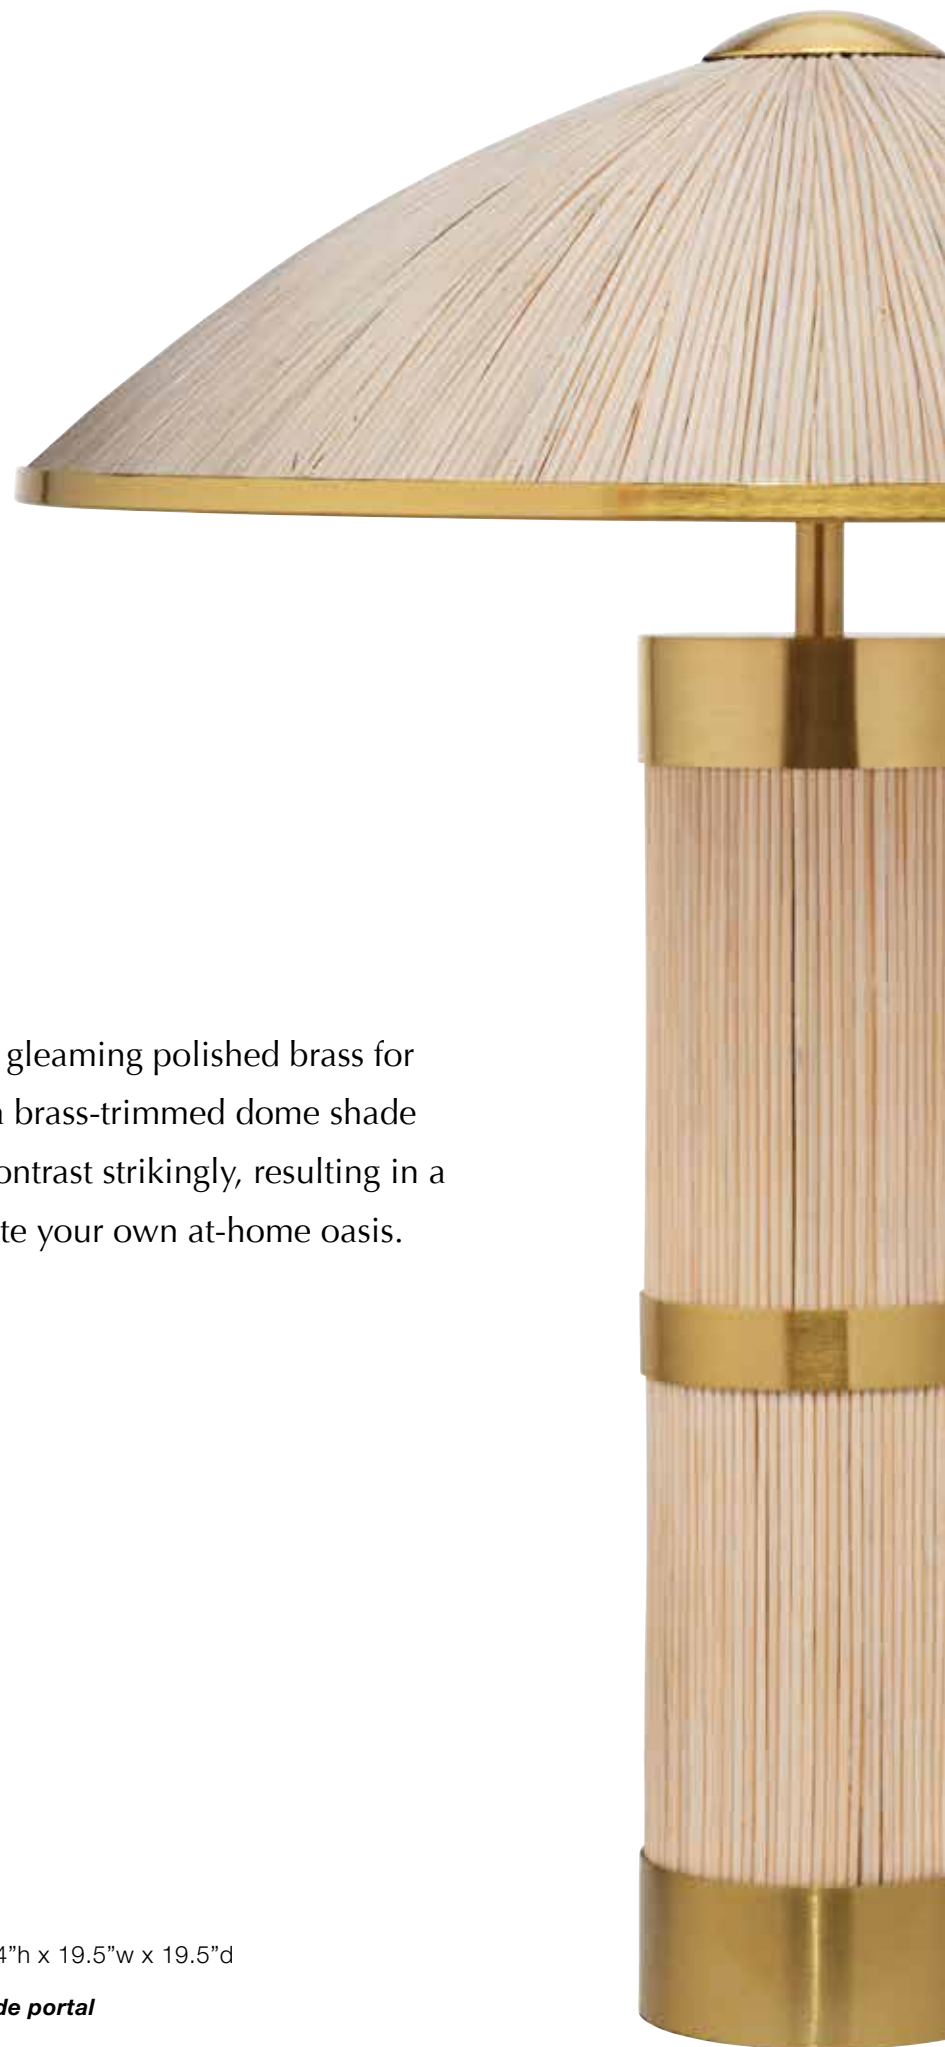

Whitewashed rattan pairs with gleaming polished brass for an organic yet luxe base, and a brass-trimmed dome shade balances the look. The finishes contrast strikingly, resulting in a timeless look to help you create your own at-home oasis.

NEW Seychelles Table Lamp: 9SEYCHETLRAT - 24”h x 19.5”w x 19.5”d