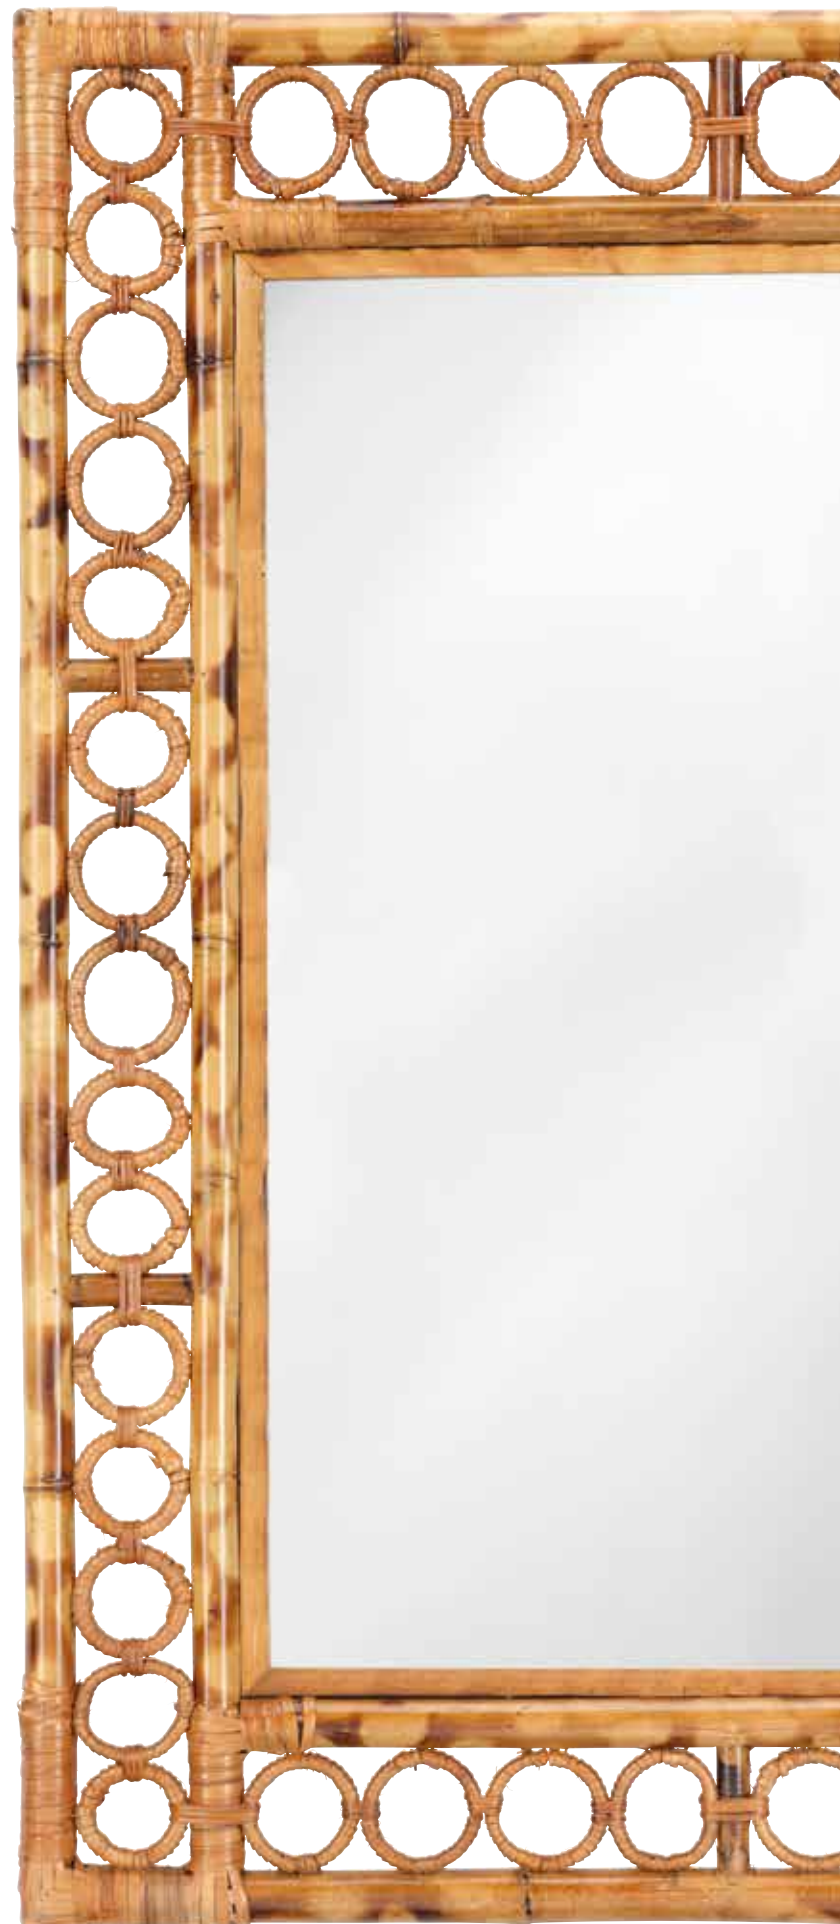

This mirror's tropically inspired bamboo frame features hand crafted circles designed to highlight the soft patterns and markings found naturally in the fast-growing plant. The versatile design allows you to hang it vertically or horizontally, and due to the nature of the bamboo material, no two will be identical.

NEW Marché Mirror: 6MARC-MINA - 40"h x 30"w x 1"d