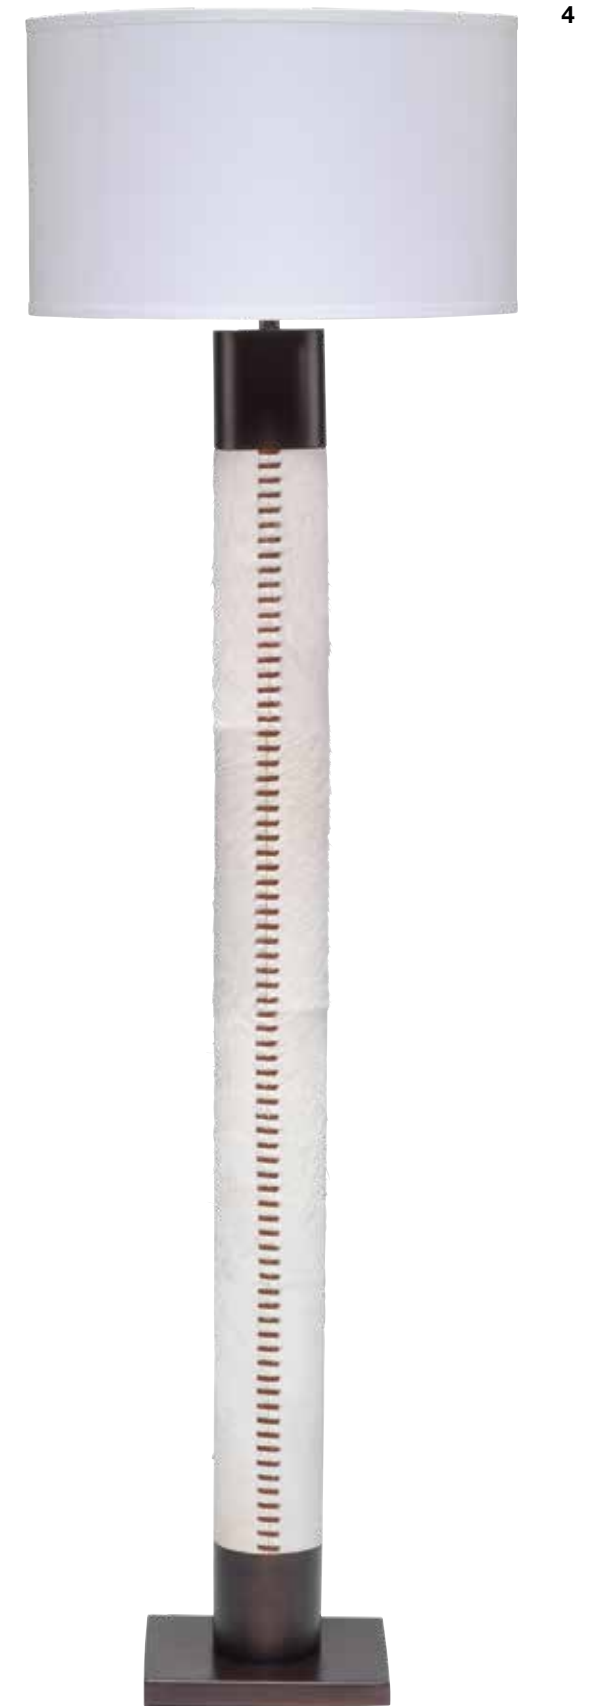

1. Cobra Floor Lamp: 9COBRAFLWH - 66"h x 25"w x 25"d
2. Petals Floor Lamp: 1PETA-FLWH - 69"h x 17"w x 17"d
3. Knot Floor Lamp: 1KNOT-FLWH - 70.5"h x 17"w x 17"d
4. Sheridan Floor Lamp: 1SHER-FLWH - 70"h x 20"w x 20"d