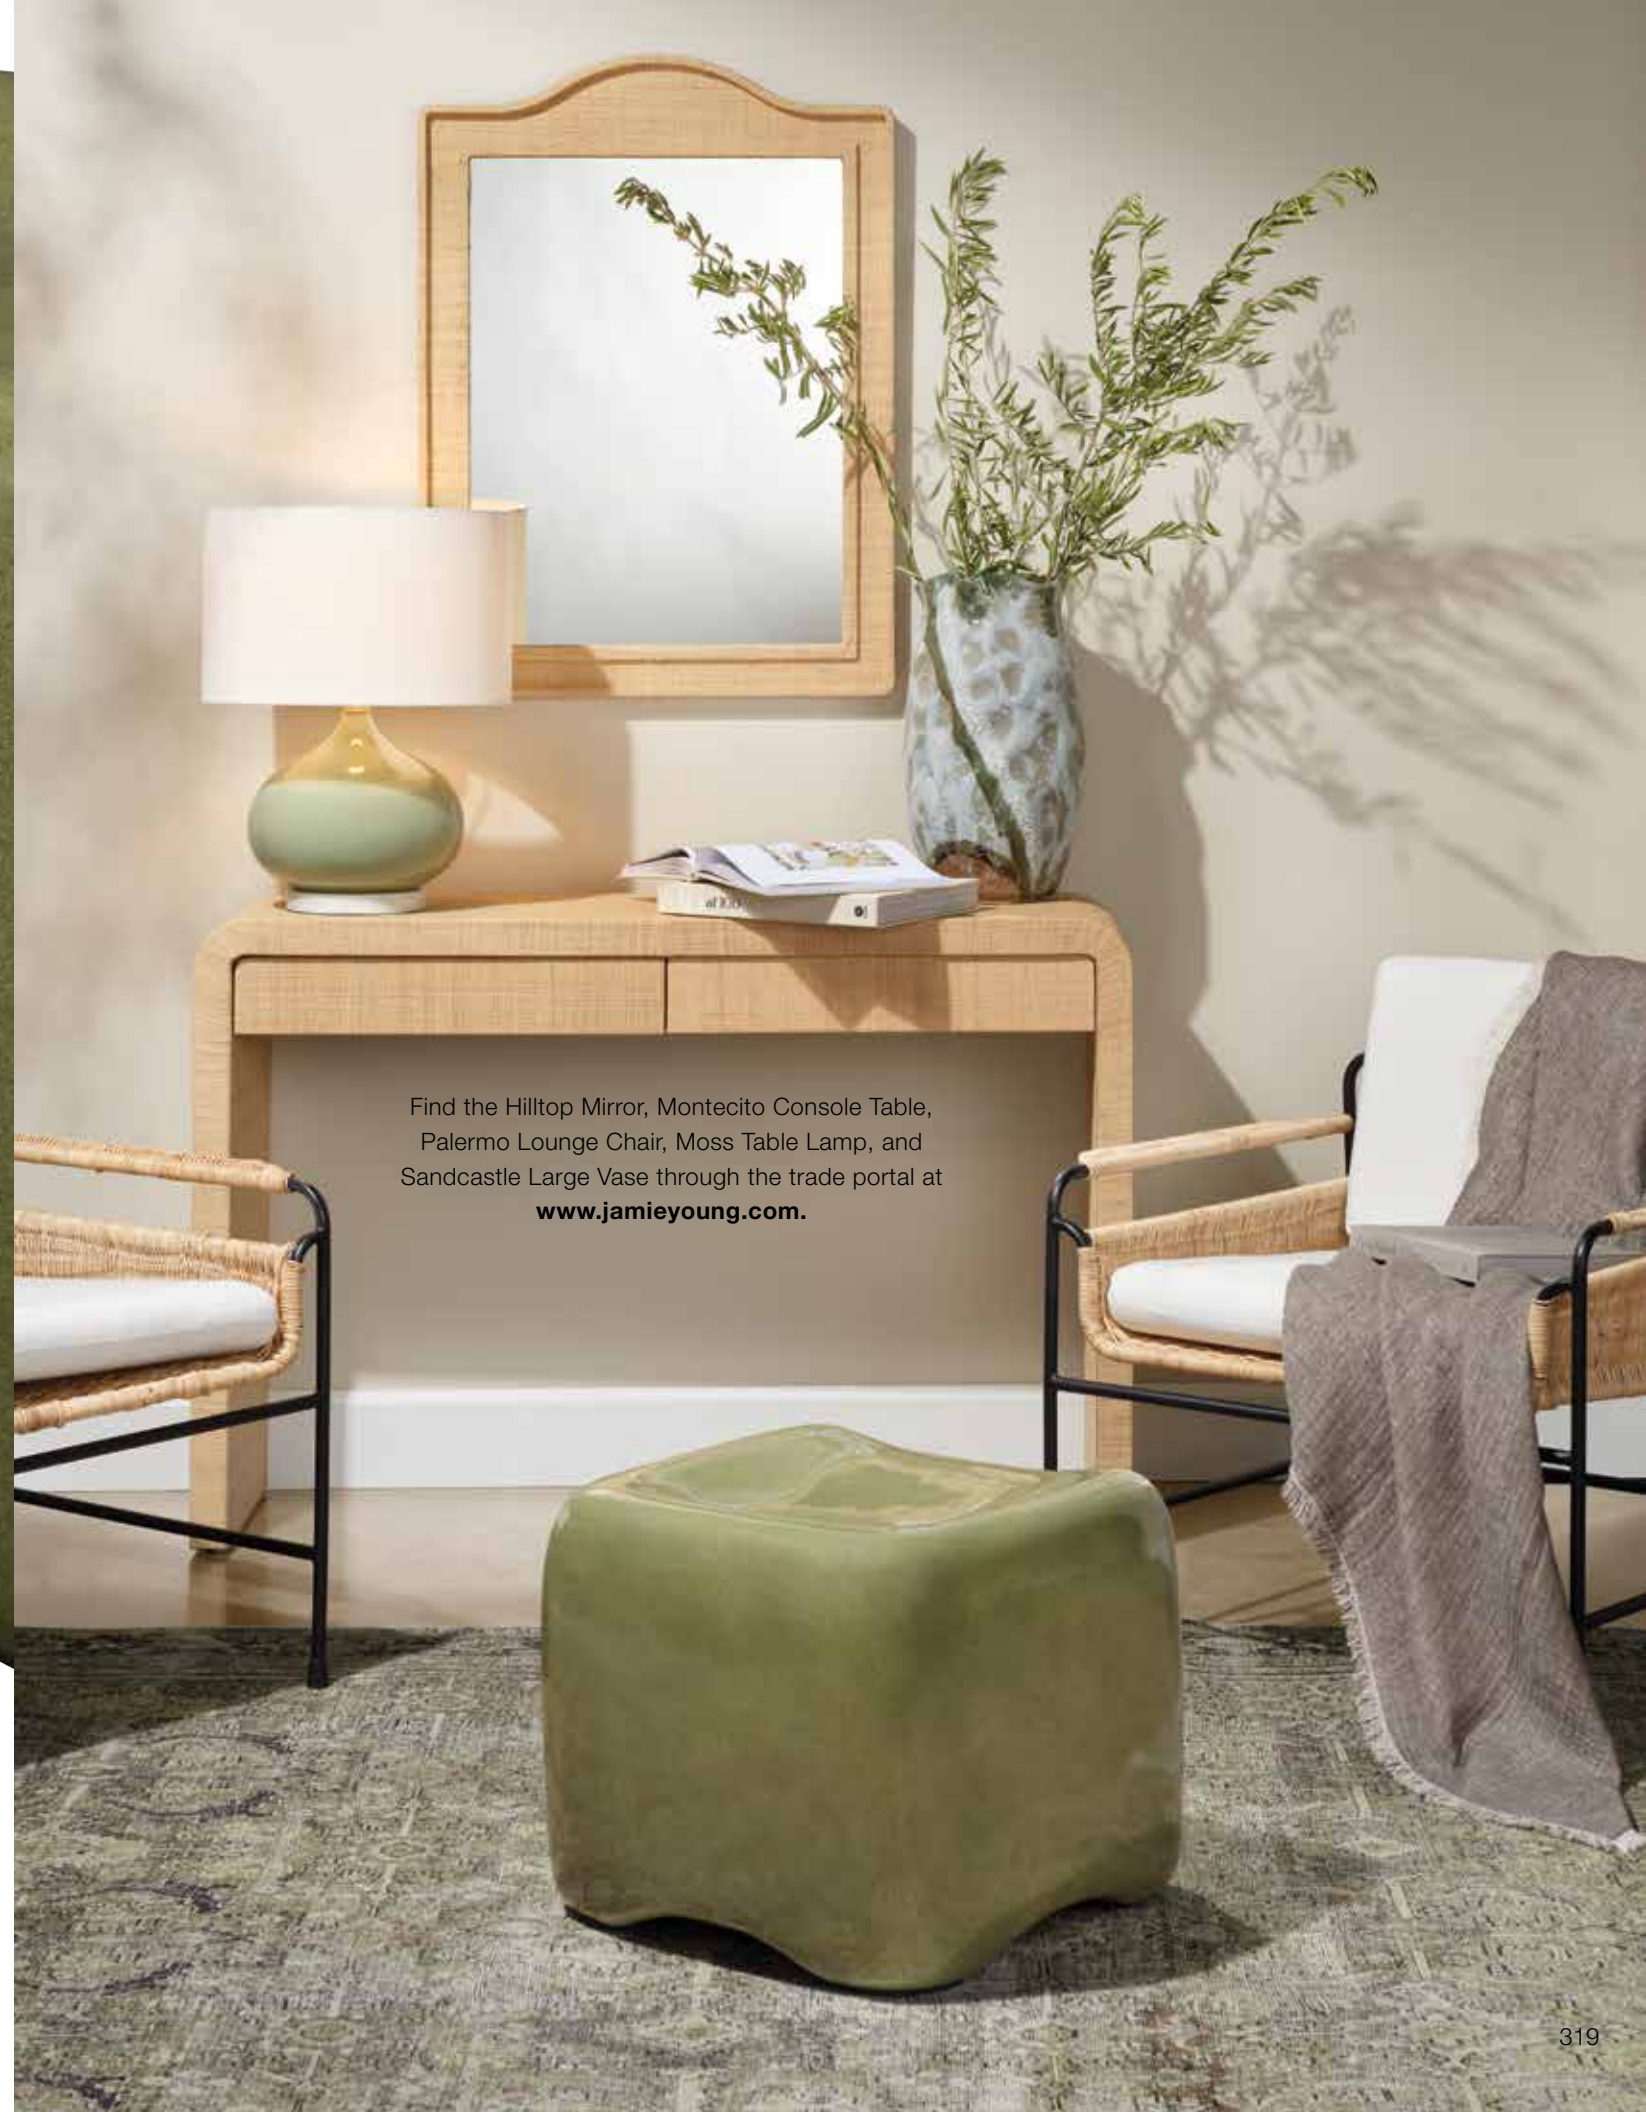

Find the Hilltop Mirror, Montecito Console Table, Palermo Lounge Chair, Moss Table Lamp, and Sandcastle Large Vase through the trade portal at www.jamieyoung.com.